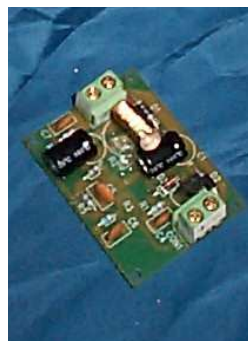

Product Data Sheet

Electronic Releases

NRAWGAE Fail Secure
Rim or Mortice 12V

NRAWGAER Fail Secure
Rim or Mortice 12V c/w Adjustable Jaw

NRAWAR - Fail Secure
NRAWARI - Fail Safe
Ansi Style Wood or Metal 12Vdc

NRAWARU - Fail Secure & Fail Safe
Switchable Fail Safe/Secure
Ansi-Style Release 12Vdc

NRAWSPM
Converts from 24v down to 12v
(Shown Left)

Nigel Rose (Marketing Services) Ltd

'The Dedicated Locksmiths Wholesaler'