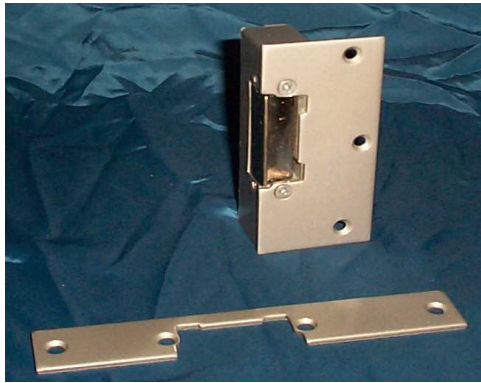

Product Data Sheet

Electronic Releases

NRAWGAE Fail Secure
Rim or Mortice 12V

NRAWGAER Fail Secure
Rim or Mortice 12V c/w Adjustable Jaw

NRAWAR - Fail Secure
NRAWARI - Fail Safe
Ansi Style Wood or Metal 12Vdc

NRAWARU - Fail Secure & Fail Safe
Switchable Fail Safe/Secure
Ansi-Style Release 12Vdc

NRAWSPM
Converts from 24v down to 12v
(Shown Left)

Nigel Rose (Marketing Services) Ltd

'The Dedicated Locksmiths Wholesaler'