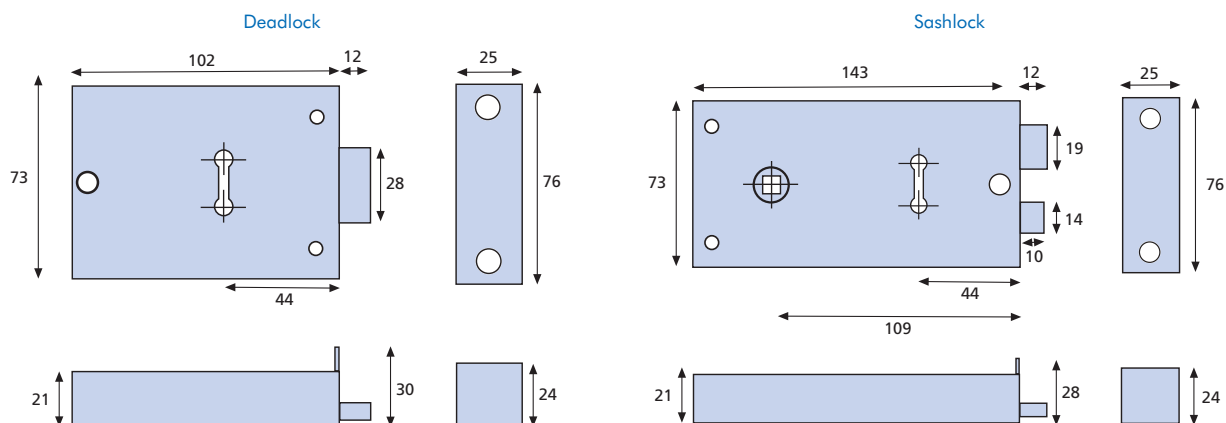

### Sashlocks

152x105mm Black - with handle. Clam	<b>177-10-2</b>
152x105mm Black - with handle. Bulk	<b>177-10-6</b>
152x105mm (6x4) Brass. Clam	<b>177-32</b>
152x105mm (6x4) Brass. Bulk	<b>177-36</b>
152x105mm (6x4) Grey. Clam	<b>177-42</b>
152x105mm (6x4) Grey. Bulk	<b>177-46</b>
143x73mm (5½x3) Brass. Clam	<b>178-32</b>
143x73mm (5½x3) Brass. Bulk	<b>178-36</b>
143x73mm (5½x3) Grey. Clam	<b>178-42</b>
143x73mm (5½x3) Grey. Bulk	<b>178-46</b>

**DEADLOCK**

**SASHLOCK**

All dimensions in mm.