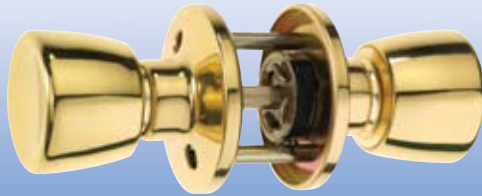

# DOOR KNOB SETS

**ENTRANCE LOCK SET AND TUBULAR LATCH**

**PASSAGE KNOB SET AND TUBULAR LATCH**

**PRIVACY KNOB SET AND TUBULAR LATCH**

**DUMMY KNOB**

The **ERA Range of Door Knob Sets** consist of Entrance, Privacy, Passage and Dummy functions, which are designed to meet all customer requirements. Easy to install, each set is supplied with fitting instructions and templates. Tubular latches are adjustable to either 60mm or 70mm.

The locks available in this range can be used in different environments, which means they are suitable for both commercial and domestic applications.

The **ERA Entrance Lock** has been designed for applications on front and back doors and can be locked from either inside or outside.

The **ERA Passage Door Knob** is suitable for internal doors and as it is a non-locking knob set, it allows free access at all times.

For bathroom and bedroom use, the external knob on the **ERA Privacy Lock** has an emergency release, combining safety and privacy.

The **ERA Dummy Door Knob** is suitable for internal doors and as is a non-locking single door knob, permanently fixed to the door and to be used in conjunction with a **Tubular Roller Latch**.