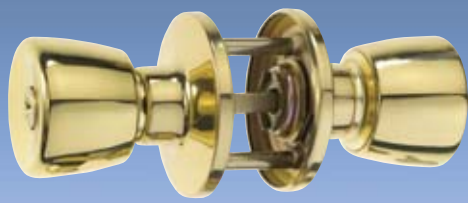

# DOOR KNOB SETS

**ENTRANCE LOCK SET AND TUBULAR LATCH**

**PASSAGE KNOB SET AND TUBULAR LATCH**

**PRIVACY KNOB SET AND TUBULAR LATCH**

**DUMMY KNOB**

The **ERA Range of Door Knob Sets** consist of Entrance, Privacy, Passage and Dummy functions, which are designed to meet all customer requirements. Easy to install, each set is supplied with fitting instructions and templates. Tubular latches are adjustable to either 60mm or 70mm.

The locks available in this range can be used in different environments, which means they are suitable for both commercial and domestic applications.

The **ERA Entrance Lock** has been designed for applications on front and back doors and can be locked from either inside or outside.

The **ERA Passage Door Knob** is suitable for internal doors and as it is a non-locking knob set, it allows free access at all times.

For bathroom and bedroom use, the external knob on the **ERA Privacy Lock** has an emergency release, combining safety and privacy.

The **ERA Dummy Door Knob** is suitable for internal doors and as is a non-locking single door knob, permanently fixed to the door and to be used in conjunction with a **Tubular Roller Latch**.