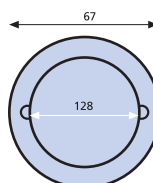

Dummy knob set brass finish, boxed **172-31**

Dummy knob set brass finish, clam pack **172-32**

Dummy knob set satin finish, boxed **172-51**

Door Knobs Sets

Passage and Dummy

Privacy

Entrance

All dimensions in mm.