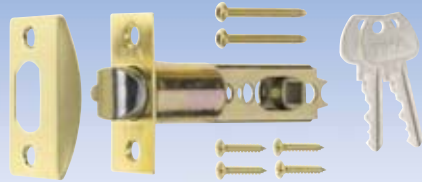

# DOOR KNOB SETS

**ENTRANCE LOCK SET AND TUBULAR LATCH**

**PASSAGE KNOB SET AND TUBULAR LATCH**

**PRIVACY KNOB SET AND TUBULAR LATCH**

**DUMMY KNOB**

The **ERA Range of Door Knob Sets** consist of Entrance, Privacy, Passage and Dummy functions, which are designed to meet all customer requirements. Easy to install, each set is supplied with fitting instructions and templates. Tubular latches are adjustable to either 60mm or 70mm.

The locks available in this range can be used in different environments, which means they are suitable for both commercial and domestic applications.

The **ERA Entrance Lock** has been designed for applications on front and back doors and can be locked from either inside or outside.

The **ERA Passage Door Knob** is suitable for internal doors and as it is a non-locking knob set, it allows free access at all times.

For bathroom and bedroom use, the external knob on the **ERA Privacy Lock** has an emergency release, combining safety and privacy.

The **ERA Dummy Door Knob** is suitable for internal doors and as is a non-locking single door knob, permanently fixed to the door and to be used in conjunction with a **Tubular Roller Latch**.