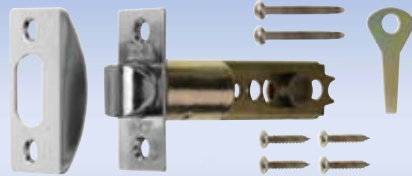

# DOOR KNOB SETS

**ENTRANCE LOCK SET AND TUBULAR LATCH**

**PASSAGE KNOB SET AND TUBULAR LATCH**

**PRIVACY KNOB SET AND TUBULAR LATCH**

**DUMMY KNOB**

The **ERA Range of Door Knob Sets** consist of Entrance, Privacy, Passage and Dummy functions, which are designed to meet all customer requirements. Easy to install, each set is supplied with fitting instructions and templates. Tubular latches are adjustable to either 60mm or 70mm.

The locks available in this range can be used in different environments, which means they are suitable for both commercial and domestic applications.

The **ERA Entrance Lock** has been designed for applications on front and back doors and can be locked from either inside or outside.

The **ERA Dummy Door Knob** is suitable for internal doors and as is a non-locking single door knob, permanently fixed to the door and to be used in conjunction with a **Tubular Roller Latch**.

# RIM LOCKS

ERA's range of **Rim Locks** are suitable for a variety of applications, including cottage doors and shed doors. The locks are double handed for use on both left and right handed doors, and are supplied with two steel keys.