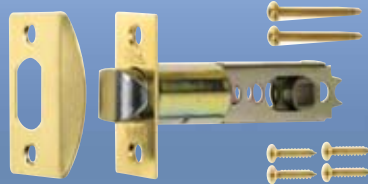

# DOOR KNOB SETS

**ENTRANCE LOCK SET AND TUBULAR LATCH**

**PASSAGE KNOB SET AND TUBULAR LATCH**

**PRIVACY KNOB SET AND TUBULAR LATCH**

**DUMMY KNOB**

The **ERA Range of Door Knob Sets** consist of Entrance, Privacy, Passage and Dummy functions, which are designed to meet all customer requirements. Easy to install, each set is supplied with fitting instructions and templates. Tubular latches are adjustable to either 60mm or 70mm.

The locks available in this range can be used in different environments, which means they are suitable for both commercial and domestic applications.

The **ERA Entrance Lock** has been designed for applications on front and back doors and can be locked from either inside or outside.

The **ERA Dummy Door Knob** is suitable for internal doors and as is a non-locking single door knob, permanently fixed to the door and to be used in conjunction with a **Tubular Roller Latch**.

# RIM LOCKS

ERA's range of **Rim Locks** are suitable for a variety of applications, including cottage doors and shed doors. The locks are double handed for use on both left and right handed doors, and are supplied with two steel keys.