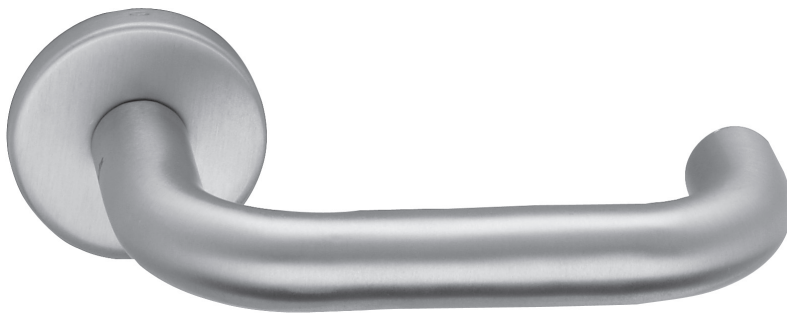

Glutz Topaz - A gem amongst the rubble

Lever handle set 30100

- Lever handle length 140 mm, Ø 19.2 mm
- Projection 60 mm
- 8 x 8 x 100 mm HESO spindle with grub screws
- M4 x 65 mm back to back bolt through fixings
- AISI grade 304 satin stainless steel
- Stainless steel bush
- Mounted on to a sprung rose 54 mm x 6.5 mm
- Category of use class 3, EN 1906: 2002-05
- Individually boxed per pair

Escutcheon set 31640.3

- AISI grade 304 satin stainless steel
- Diameter 54 mm
- Projection 6.5 mm
- Euro profile cylinder cut-out
- M4 x 65 mm back to back bolt through fixings
- Individually boxed in 10 pairs

Privacy set 31640.4

- AISI grade 304 satin stainless steel
- Diameter 54 mm
- Projection 6.5 mm
- Toilet thumbturn and red-green indicator
- M4 x 65 mm back to back bolt through fixings
- Individually boxed in 5 pairs