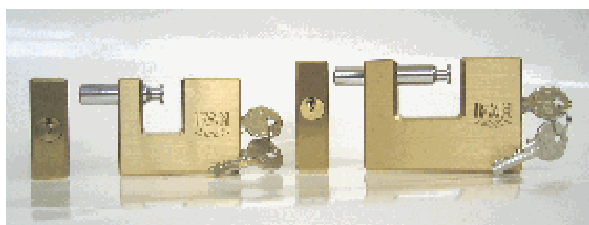

## IFAM Padlocks No: 1

Ifam E Series Solid Brass Padlocks are available in 15,20,25,30,40,50 and 60mm body widths. Dimensions:

<u>Model #</u>	<u>Body</u>	<u>Shackle Dia.</u>	<u>Shackle H/t</u>
31500	15mm	3mm	12mm
32000	20mm	3mm	11.5mm
32010	20mm	3mm	21.5mm
32500	25mm	4mm	14mm
33000	30mm	5mm	16.5mm
33010	30mm	5mm	32mm
34000	40mm	6mm	22mm
34010	40mm	6mm	38.5mm
34020	40mm	6mm	65mm
35000	50mm	8mm	28mm
35010	50mm	8mm	49.5mm
35020	50mm	8mm	82mm
36000	60mm	9.5mm	34mm

Ifam L Series Laminated Padlocks are available in 30, 40, 50 & 60mm Body Widths. Dimensions:

<u>Model#</u>	<u>Body W</u>	<u>Shackle Dia</u>	<u>Shackle H/t</u>
63001	30mm	5mm	17mm
64001	40mm	6.5mm	22mm
65001	50mm	9.5mm	28.5mm
66001	60mm	11mm	32mm

Ifam U Series Brass Anvil Padlocks are available in 70 & 90mm Body Widths.

Dimensions:

<u>Model#</u>	<u>Body W</u>	<u>Shackle D.</u>	<u>Gap Dimensions</u>
00770	70mm	12mm	22mmW x 15mmH
00790	90mm	12mm	36mmW x 18mmH

Ifam Armoured Anvil & Chain Padlocks are available in 62, 80 & 90mm Body Widths.

Dimensions:

<u>Model#</u>	<u>Body W</u>	<u>Shackle D.</u>	<u>Gap Dimensions</u>
52060	62mm	9mm	22mmW x 15mmH
52080	80mm	10mm	30mmW x 15mmH
52290	90mm	12mm	35mmW x 17mmH
52291	90mm	12mm	11mmW x 17mmH (Each slot – x 2)