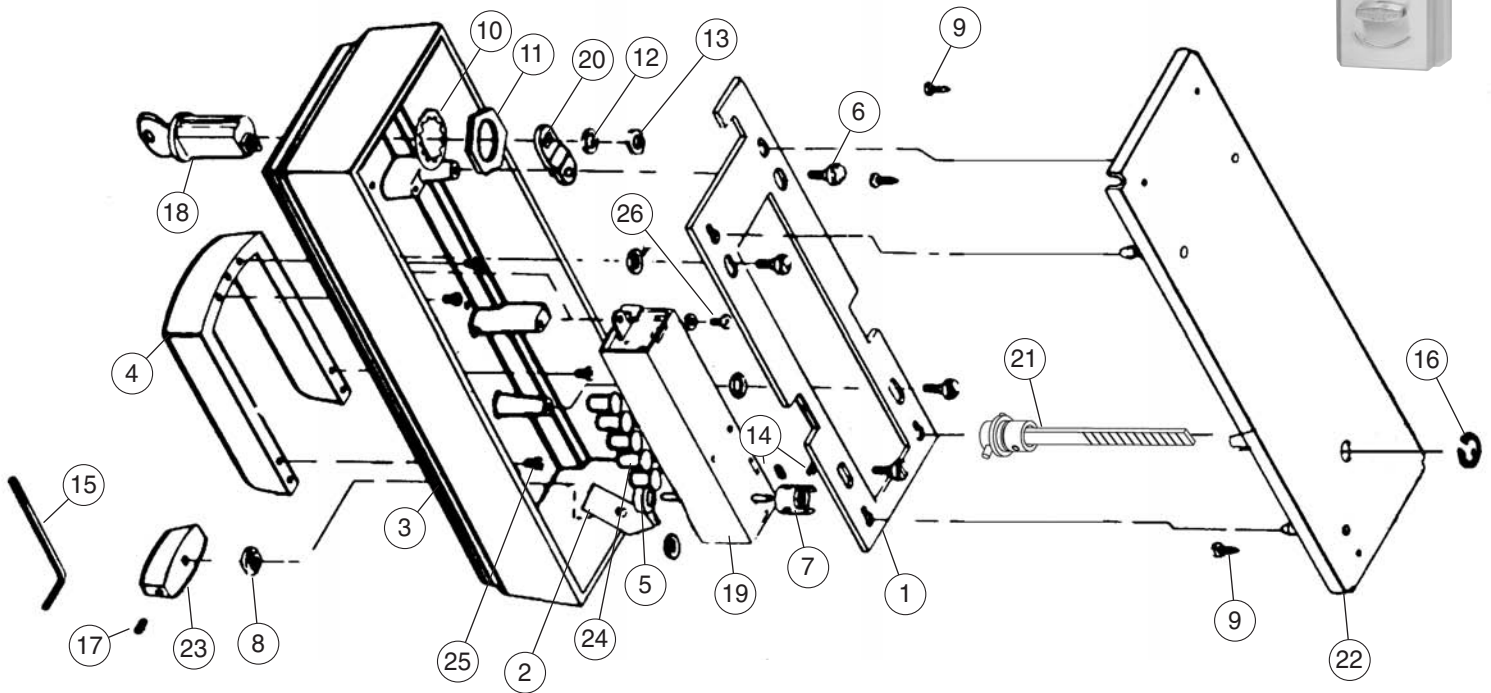

# Simplex 2015 Series

See inside front cover for  
How to Order instructions

Item	Qty/Lock	Description	Part Number	List Prices (USD)
1	1	Lock-In Plate	24109-000-01	\$10.00
2	1	Stop Arm (Includes #2, #5, #7, #14, #19)	742412-000-01	\$88.00
3	1	Front Housing	34044-26D-01	\$80.00
4	1	1/2" VisiGuard	34046-26D-01	\$10.00
5	1	Control Shaft Sleeve (Includes #2, #5, #7, #14, #19)	742412-000-01	\$88.00
6	4	Lock-in Slide Shoulder Screws (For Drive Hub) (10 pack)	44121-000-10	\$10.00
7	1	Drive Hub (Includes 1 ea #7, 3 pcs of #14)	44122-000-01	\$13.00
8	1	Control Shaft Bushing (Includes 1 ea #8, #17, #23)	200013-26D-01	\$10.00
9	4	No. 7 PanHead Sheet Metal Screws (For Rear Cover) (10 pack)	54077-000-10	\$6.00
10	1	Control Lock Cylinder Lock Washer (Includes #10, #11, #12, #13)	64766-000-01	\$8.00
11	1	Control Lock Cyl. Nut (Includes #10, #11, #12, #13)	64766-000-01	\$8.00
12	1	Plug Lock Washer (Includes #10, #11, #12, #13)	64766-000-01	\$8.00
13	1	Plug Nut (Includes #10, #11, #12, #13)	64766-000-01	\$8.00
14	3	8- 32 x 3/16" (5 mm) Self Locking Hex Socket Set Screw Kit (Includes 1 ea #7, 3 pcs #14)	44122-000-01	\$13.00
15	1	Allen Wrench 5/64" x 1 31/32" (2 x 50 mm)	64717-000-01	\$10.00
16	1	E-Ring (For Tailpiece Assembly) (10 pack)	54198-000-10	\$10.00
17	1	Set Screw 6 - 32 x 1/4" (6mm) (Includes 1 ea #8, #17, #23) (10 pack)	200013-26D-10	\$10.00
18	1	Control Lock (Includes #10, #11, #12, #13, #18, #20)	74166-26D-01	\$47.00
19	1	Combination Chamber (Includes 1 ea #2, #5, #7, #14, #19)	742412-000-01	\$88.00
20	1	Control Lock Cam & Stud Assembly	74302-000-01	\$9.00
21	1	Tailpiece Assy (Includes 1 ea #16, #21)	74303-000-01	\$13.00
22	1	Back Plate Assembly	74304	\$27.00
23	1	Turn knob Kit (Includes 1 ea #8, #17, #23)	200013-26D-01	\$10.00
24	5	Pushbuttons (10 pack)	200024-109-10	\$11.00
25	6	Screw 6-32 x 1/4" RHMS (10mm) (For combination chamber and VisiGuard) (10 pack)	64776-000-01	\$10.00

Note: Lubriplate Aero grease is the "only" lubricant that should be used.