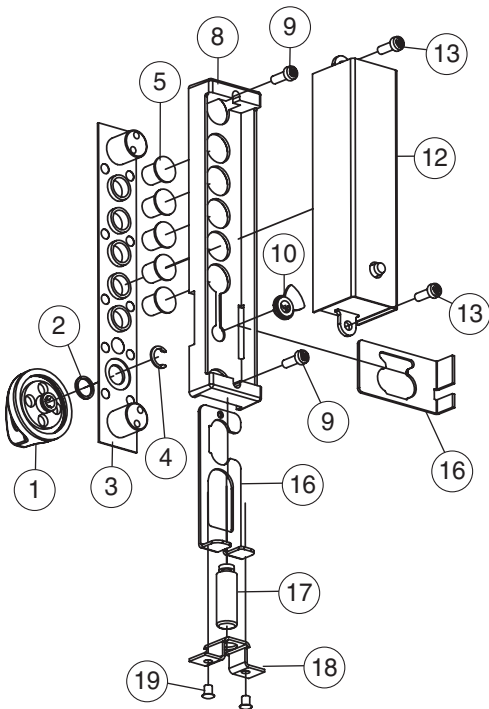

9600 Series Exploded View

962 Wood/Deadbolt

962 Wood/Spring Latch

See inside front cover for
How to Order instructions

966 Sheet Metal/Deadbolt

966 Sheet Metal/Spring Latch

9600 Series (continued)

Item	Qty/Lock	Description	Finish	Part Number	List Prices (USD)
1	1	Clutch Knob Kit (Includes 1 ea. #1, #2, #4)	Black	74906-083-01	\$12.00
2	1	Nylon Spacer (10 pack)		34037-000-10	\$10.00
3	1	Escutcheon Plate (fits wood application without trim plate) (sm 14-20 gauge)		34031-std-*01	\$10.00
		Escutcheon Plate (fits .125 wood application with trim plate) (sm 1/8" metal)		34031-125-*01	\$10.00
		Escutcheon Plate (fits .188 sheet metal applications) (sm 3/16" metal)		34031-188-*01	\$10.00
		Escutcheon Plate (fits .250 sheet metal applications) (sm 1/4" metal)		34031-250-*01	\$10.00
4	1	Knob Retainer Clip (10 pack)		54011-000-10	\$10.00
5	5	Push Buttons (.406" long)	Black	34019-106-10	\$11.00
		(.590" long) (fits .188 and .250 sheet metal applications)	Black	200024-106-10	\$11.00
6	1	Trim Plate	Black	34005-083-01	\$8.00
7	2	Back Cover Plate (2 pack)		34006-01	\$10.00
8	1	Back Up Plate		34173-01	\$10.00
9	2	Back Up Plate Screws (7/16" long) (sheet metal)		54430-000-10	\$8.00
10	1	Cam Kit (CT sheet metal, non-spring loaded applications) (assy required) (Includes 1 ea #10, #16, retainer ring)		24209-000-01	\$12.00
		Cam Kit (CT wood, deadbolt applications) (Includes 1 ea #10, #14, #16)		24043-000-01	\$12.00
		Cam Kit (CT wood/sheet metal spring loaded bolt applications) (Includes 1 ea #10, #14, #15, #16)		24509-000-01	\$12.00
		Cam Kit (ET sheet metal, non-spring loaded applications) (assy required) (Includes 1 ea #10, #16, retainer ring)		74104-000-01	\$12.00
		Cam Kit (ET wood/sheet metal, spring loaded bolt applications) (Includes 1 ea #10, #14, #15, #16)		74570-000-01	\$12.00
		Cam Kit (ET wood deadbolt applications) (Includes 1 ea #10, #14, #16)		24036-000-01	\$12.00
11	2	Cover Plate Screws (#5 - 40 x 5/8" (16mm))		54427-000-10	\$8.00
		Wood Machine Screw (10 pack)			
		Cover Plate Screws (#5 - 40 x 3/4" (19mm))		54429-000-10	\$8.00
		Wood Machine Screw (10 pack)			
12	1	Combination Chamber Kit with Spring Return (Includes 1 ea #1, #2, #4, #12)		74881-000-01	\$60.00
		Combination Chamber Kit with Spring Return with no spring return (Includes 1 ea #1, #2, #4, #12)		74662-000-01	\$60.00
		Combination Chamber Kit with Spring Return with spring loaded latch (Includes 1 ea #1, #2, #4, #12)		74662-000-01	\$60.00
		Combination Chamber Kit with Spring Return used on 2 point ET lock (Includes 1 ea #1, #2, #4, #12)		74910-000-01	\$60.00
		Combination Chamber Kit with Spring Return used on 2 point ET lock (Includes 1 ea #1, #2, #4, #12)		74662-000-01	\$60.00
13	2	Combination Chamber Screw Kit (#5 - 40 X 3/8" long (8mm))		74678-000-01	\$60.00
14	1	Cam Cover (Included in kits - see # 16)		54428-000-10	\$8.00
15	1	Follower Spring (ET spring loaded bolt only) (10 pack)		54300-000-10	\$8.00
16	1	Follower Kit (Sheet metal/wood, CT, spring loaded bolt) (Includes 1 ea #10, #14, #15, #16)		24509-000-01	\$12.00
		Follower Kit (Sheet metal/wood, ET, spring loaded bolt) (Includes 1 ea #10, #14, #15, #16)		74570-000-01	\$12.00
		Follower Kit (Sheet metal, CT, deadbolt) (Includes 1 ea #10, #16, bushing and retainer (Not Shown))		24209-000-01	\$12.00
		Follower Kit (Sheet metal, ET, deadbolt) (Includes 1 ea #10, #16, bushing and retainer (Not Shown))		74104-000-01	\$12.00
		Follower Kit (Wood, CT, non-spring loaded) (Includes 1 ea #10, #14, #16)		24043-000-01	\$12.00
		Follower Kit (Wood, ET, non-spring loaded) (Includes 1 ea #10, #14, #16)		24036-000-01	\$12.00
		Follower Kit (Wood, ET, non-spring loaded) (Includes 1 ea #10, #14, #16)		24036-000-01	\$12.00
17	1	Latch Bolt Kit (Deadbolt, Round, Sheet metal) (Includes 1 ea #17, #18, #19)		74030-000-01	\$9.00
		Latch Bolt Kit (Deadbolt, Flat, Rectangular, Wood) (Includes 1 ea #17, #18, #21; 2 ea #11; 5 ea #20)		74561-000-01	\$9.00
		Latch Bolt Kit (Spring Loaded Bolt, Round, Sheet metal or wood) (Includes 1 ea #17, #18, #21; 2 ea #19; 5 ea #20)		74702-000-01	\$9.00
18	1	Bolt Guide (Included in #17 kit above)			
19	2	Rivets (10 pack)		54030-018-10	\$8.00
20	5	Bracket Screws (Fit wood or metal) (10 pack)		54016-000-10	\$8.00
21	1	Strike (fits TM, RM) (Included in #17 kit above)			
22	1	Key Override Cylinder (Includes 1 ea #22, #23) (Specify key cut)		74573-**01	\$13.00
23	1	Cylinder Nut (Includes 1 ea #22, #23)		74573-**01	\$13.00
24	1	Lubriplate Aero Grease Tubes		64754-000-01	\$12.00