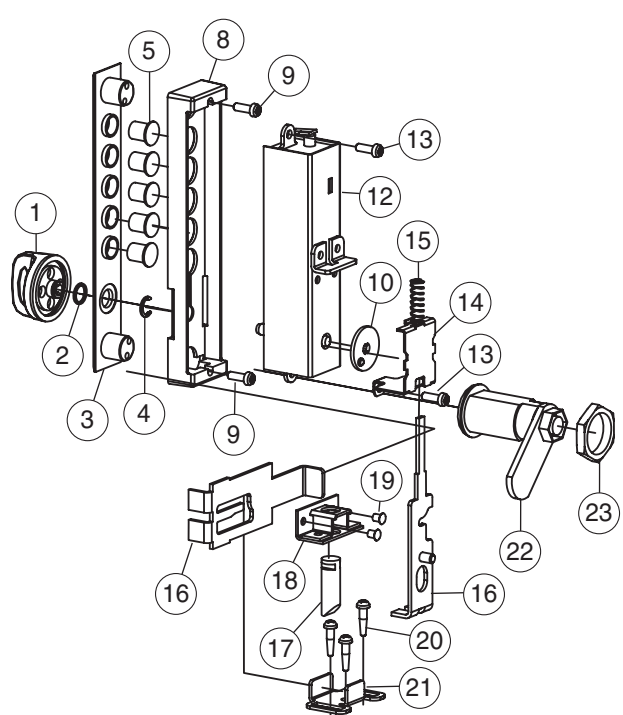

9600 Series Exploded View

962 Wood/Deadbolt

962 Wood/Spring Latch

See inside front cover for
How to Order instructions

966 Sheet Metal/Deadbolt

966 Sheet Metal/Spring Latch

9600 Series (continued)

Item	Qty/Lock	Description	Finish	Part Number	List Prices (USD)
1	1	Clutch Knob Kit (Includes 1 ea. #1, #2, #4)	Black	74906-083-01	\$12.00
2	1	Nylon Spacer (10 pack)		34037-000-10	\$10.00
3	1	Escutcheon Plate (fits wood application without trim plate) (sm 14-20 gauge)		34031-std-*01	\$10.00
		Escutcheon Plate (fits .125 wood application with trim plate) (sm 1/8" metal)		34031-125-*01	\$10.00
		Escutcheon Plate (fits .188 sheet metal applications) (sm 3/16" metal)		34031-188-*01	\$10.00
		Escutcheon Plate (fits .250 sheet metal applications) (sm 1/4" metal)		34031-250-*01	\$10.00
4	1	Knob Retainer Clip (10 pack)		54011-000-10	\$10.00
5	5	Push Buttons (.406" long)	Black	34019-106-10	\$11.00
		(.590" long) (fits .188 and .250 sheet metal applications)	Black	200024-106-10	\$11.00
6	1	Trim Plate	Black	34005-083-01	\$8.00
7	2	Back Cover Plate (2 pack)		34006-01	\$10.00
8	1	Back Up Plate		34173-01	\$10.00
9	2	Back Up Plate Screws (7/16" long) (sheet metal)		54430-000-10	\$8.00
10	1	Cam Kit (CT sheet metal, non-spring loaded applications) (assy required) (Includes 1 ea #10, #16, retainer ring)		24209-000-01	\$12.00
		Cam Kit (CT wood, deadbolt applications) (Includes 1 ea #10, #14, #16)		24043-000-01	\$12.00
		Cam Kit (CT wood/sheet metal spring loaded bolt applications) (Includes 1 ea #10, #14, #15, #16)		24509-000-01	\$12.00
		Cam Kit (ET sheet metal, non-spring loaded applications) (assy required) (Includes 1 ea #10, #16, retainer ring)		74104-000-01	\$12.00
		Cam Kit (ET wood/sheet metal, spring loaded bolt applications) (Includes 1 ea #10, #14, #15, #16)		74570-000-01	\$12.00
		Cam Kit (ET wood deadbolt applications) (Includes 1 ea #10, #14, #16)		24036-000-01	\$12.00
11	2	Cover Plate Screws (#5 - 40 x 5/8" (16mm))		54427-000-10	\$8.00
		Wood Machine Screw (10 pack)			
		Cover Plate Screws (#5 - 40 x 3/4" (19mm))		54429-000-10	\$8.00
		Wood Machine Screw (10 pack)			
12	1	Combination Chamber Kit with Spring Return (Includes 1 ea #1, #2, #4, #12)		74881-000-01	\$60.00
		Combination Chamber Kit with Spring Return with no spring return (Includes 1 ea #1, #2, #4, #12)		74662-000-01	\$60.00
		Combination Chamber Kit with Spring Return with spring loaded latch (Includes 1 ea #1, #2, #4, #12)		74662-000-01	\$60.00
		Combination Chamber Kit with Spring Return used on 2 point ET lock (Includes 1 ea #1, #2, #4, #12)		74910-000-01	\$60.00
		Combination Chamber Kit with Spring Return used on 2 point ET lock (Includes 1 ea #1, #2, #4, #12)		74662-000-01	\$60.00
13	2	Combination Chamber Screw Kit (#5 - 40 X 3/8" long (8mm))		74678-000-01	\$60.00
14	1	Cam Cover (Included in kits - see # 16)		54428-000-10	\$8.00
15	1	Follower Spring (ET spring loaded bolt only) (10 pack)		54300-000-10	\$8.00
16	1	Follower Kit (Sheet metal/wood, CT, spring loaded bolt) (Includes 1 ea #10, #14, #15, #16)		24509-000-01	\$12.00
		Follower Kit (Sheet metal/wood, ET, spring loaded bolt) (Includes 1 ea #10, #14, #15, #16)		74570-000-01	\$12.00
		Follower Kit (Sheet metal, CT, deadbolt) (Includes 1 ea #10, #16, bushing and retainer (Not Shown))		24209-000-01	\$12.00
		Follower Kit (Sheet metal, ET, deadbolt) (Includes 1 ea #10, #16, bushing and retainer (Not Shown))		74104-000-01	\$12.00
		Follower Kit (Wood, CT, non-spring loaded) (Includes 1 ea #10, #14, #16)		24043-000-01	\$12.00
		Follower Kit (Wood, ET, non-spring loaded) (Includes 1 ea #10, #14, #16)		24036-000-01	\$12.00
		Follower Kit (Wood, ET, non-spring loaded) (Includes 1 ea #10, #14, #16)		24036-000-01	\$12.00
17	1	Latch Bolt Kit (Deadbolt, Round, Sheet metal) (Includes 1 ea #17, #18, #19)		74030-000-01	\$9.00
		Latch Bolt Kit (Deadbolt, Flat, Rectangular, Wood) (Includes 1 ea #17, #18, #21; 2 ea #11; 5 ea #20)		74561-000-01	\$9.00
		Latch Bolt Kit (Spring Loaded Bolt, Round, Sheet metal or wood) (Includes 1 ea #17, #18, #21; 2 ea #19; 5 ea #20)		74702-000-01	\$9.00
18	1	Bolt Guide (Included in #17 kit above)			
19	2	Rivets (10 pack)		54030-018-10	\$8.00
20	5	Bracket Screws (Fit wood or metal) (10 pack)		54016-000-10	\$8.00
21	1	Strike (fits TM, RM) (Included in #17 kit above)			
22	1	Key Override Cylinder (Includes 1 ea #22, #23) (Specify key cut)		74573-**01	\$13.00
23	1	Cylinder Nut (Includes 1 ea #22, #23)		74573-**01	\$13.00
24	1	Lubriplate Aero Grease Tubes		64754-000-01	\$12.00