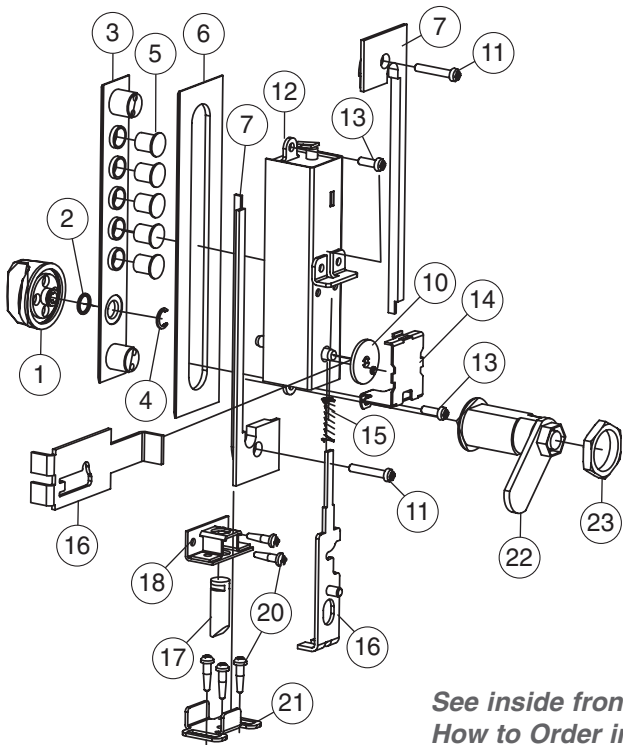

9600 Series Exploded View

962 Wood/Deadbolt

962 Wood/Spring Latch

See inside front cover for
How to Order instructions

966 Sheet Metal/Deadbolt

966 Sheet Metal/Spring Latch

9600 Series (continued)

Item	Qty/Lock	Description	Finish	Part Number	List Prices (USD)
1	1	Clutch Knob Kit (Includes 1 ea. #1, #2, #4)	Black	74906-083-01	\$12.00
2	1	Nylon Spacer (10 pack)		34037-000-10	\$10.00
3	1	Escutcheon Plate (fits wood application without trim plate) (sm 14-20 gauge)		34031-std-*01	\$10.00
		Escutcheon Plate (fits .125 wood application with trim plate) (sm 1/8" metal)		34031-125-*01	\$10.00
		Escutcheon Plate (fits .188 sheet metal applications) (sm 3/16" metal)		34031-188-*01	\$10.00
		Escutcheon Plate (fits .250 sheet metal applications) (sm 1/4" metal)		34031-250-*01	\$10.00
4	1	Knob Retainer Clip (10 pack)		54011-000-10	\$10.00
5	5	Push Buttons (.406" long)	Black	34019-106-10	\$11.00
		(.590" long) (fits .188 and .250 sheet metal applications)	Black	200024-106-10	\$11.00
6	1	Trim Plate	Black	34005-083-01	\$8.00
7	2	Back Cover Plate (2 pack)		34006-01	\$10.00
8	1	Back Up Plate		34173-01	\$10.00
9	2	Back Up Plate Screws (7/16" long) (sheet metal)		54430-000-10	\$8.00
10	1	Cam Kit (CT sheet metal, non-spring loaded applications) (assy required) (Includes 1 ea #10, #16, retainer ring)		24209-000-01	\$12.00
		Cam Kit (CT wood, deadbolt applications) (Includes 1 ea #10, #14, #16)		24043-000-01	\$12.00
		Cam Kit (CT wood/sheet metal spring loaded bolt applications) (Includes 1 ea #10, #14, #15, #16)		24509-000-01	\$12.00
		Cam Kit (ET sheet metal, non-spring loaded applications) (assy required) (Includes 1 ea #10, #16, retainer ring)		74104-000-01	\$12.00
		Cam Kit (ET wood/sheet metal, spring loaded bolt applications) (Includes 1 ea #10, #14, #15, #16)		74570-000-01	\$12.00
		Cam Kit (ET wood deadbolt applications) (Includes 1 ea #10, #14, #16)		24036-000-01	\$12.00
11	2	Cover Plate Screws (#5 - 40 x 5/8" (16mm))		54427-000-10	\$8.00
		Wood Machine Screw (10 pack)			
		Cover Plate Screws (#5 - 40 x 3/4" (19mm))		54429-000-10	\$8.00
		Wood Machine Screw (10 pack)			
12	1	Combination Chamber Kit with Spring Return (Includes 1 ea #1, #2, #4, #12)		74881-000-01	\$60.00
		Combination Chamber Kit with Spring Return with no spring return (Includes 1 ea #1, #2, #4, #12)		74662-000-01	\$60.00
		Combination Chamber Kit with Spring Return with spring loaded latch (Includes 1 ea #1, #2, #4, #12)		74662-000-01	\$60.00
		Combination Chamber Kit with Spring Return used on 2 point ET lock (Includes 1 ea #1, #2, #4, #12)		74910-000-01	\$60.00
		Combination Chamber Kit with Spring Return used on 2 point ET lock (Includes 1 ea #1, #2, #4, #12)		74662-000-01	\$60.00
13	2	Combination Chamber Screw Kit (#5 - 40 X 3/8" long (8mm))		74678-000-01	\$60.00
14	1	Cam Cover (Included in kits - see # 16)		54428-000-10	\$8.00
15	1	Follower Spring (ET spring loaded bolt only) (10 pack)		54300-000-10	\$8.00
16	1	Follower Kit (Sheet metal/wood, CT, spring loaded bolt) (Includes 1 ea #10, #14, #15, #16)		24509-000-01	\$12.00
		Follower Kit (Sheet metal/wood, ET, spring loaded bolt) (Includes 1 ea #10, #14, #15, #16)		74570-000-01	\$12.00
		Follower Kit (Sheet metal, CT, deadbolt) (Includes 1 ea #10, #16, bushing and retainer (Not Shown))		24209-000-01	\$12.00
		Follower Kit (Sheet metal, ET, deadbolt) (Includes 1 ea #10, #16, bushing and retainer (Not Shown))		74104-000-01	\$12.00
		Follower Kit (Wood, CT, non-spring loaded) (Includes 1 ea #10, #14, #16)		24043-000-01	\$12.00
		Follower Kit (Wood, ET, non-spring loaded) (Includes 1 ea #10, #14, #16)		24036-000-01	\$12.00
		Follower Kit (Wood, ET, non-spring loaded) (Includes 1 ea #10, #14, #16)		24036-000-01	\$12.00
17	1	Latch Bolt Kit (Deadbolt, Round, Sheet metal) (Includes 1 ea #17, #18, #19)		74030-000-01	\$9.00
		Latch Bolt Kit (Deadbolt, Flat, Rectangular, Wood) (Includes 1 ea #17, #18, #21; 2 ea #11; 5 ea #20)		74561-000-01	\$9.00
		Latch Bolt Kit (Spring Loaded Bolt, Round, Sheet metal or wood) (Includes 1 ea #17, #18, #21; 2 ea #19; 5 ea #20)		74702-000-01	\$9.00
18	1	Bolt Guide (Included in #17 kit above)			
19	2	Rivets (10 pack)		54030-018-10	\$8.00
20	5	Bracket Screws (Fit wood or metal) (10 pack)		54016-000-10	\$8.00
21	1	Strike (fits TM, RM) (Included in #17 kit above)			
22	1	Key Override Cylinder (Includes 1 ea #22, #23) (Specify key cut)		74573-**01	\$13.00
23	1	Cylinder Nut (Includes 1 ea #22, #23)		74573-**01	\$13.00
24	1	Lubriplate Aero Grease Tubes		64754-000-01	\$12.00