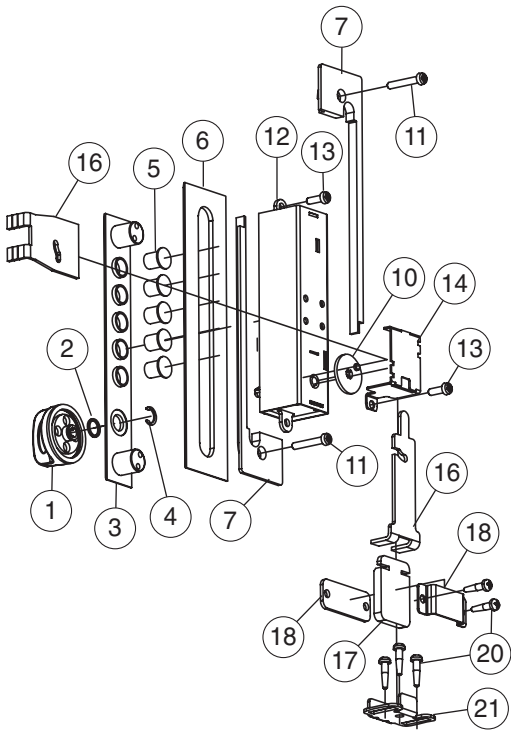

9600 Series Exploded View

962 Wood/Deadbolt

962 Wood/Spring Latch

See inside front cover for
How to Order instructions

966 Sheet Metal/Deadbolt

966 Sheet Metal/Spring Latch

9600 Series (continued)

Item	Qty/Lock	Description	Finish	Part Number	List Prices (USD)
1	1	Clutch Knob Kit (Includes 1 ea. #1, #2, #4)	Black	74906-083-01	\$12.00
2	1	Nylon Spacer (10 pack)		34037-000-10	\$10.00
3	1	Escutcheon Plate (fits wood application without trim plate) (sm 14-20 gauge)		34031-std-*01	\$10.00
		Escutcheon Plate (fits .125 wood application with trim plate) (sm 1/8" metal)		34031-125-*01	\$10.00
		Escutcheon Plate (fits .188 sheet metal applications) (sm 3/16" metal)		34031-188-*01	\$10.00
		Escutcheon Plate (fits .250 sheet metal applications) (sm 1/4" metal)		34031-250-*01	\$10.00
4	1	Knob Retainer Clip (10 pack)		54011-000-10	\$10.00
5	5	Push Buttons (.406" long)	Black	34019-106-10	\$11.00
		(.590" long) (fits .188 and .250 sheet metal applications)	Black	200024-106-10	\$11.00
6	1	Trim Plate	Black	34005-083-01	\$8.00
7	2	Back Cover Plate (2 pack)		34006-01	\$10.00
8	1	Back Up Plate		34173-01	\$10.00
9	2	Back Up Plate Screws (7/16" long) (sheet metal)		54430-000-10	\$8.00
10	1	Cam Kit (CT sheet metal, non-spring loaded applications) (assy required) (Includes 1 ea #10, #16, retainer ring)		24209-000-01	\$12.00
		Cam Kit (CT wood, deadbolt applications) (Includes 1 ea #10, #14, #16)		24043-000-01	\$12.00
		Cam Kit (CT wood/sheet metal spring loaded bolt applications) (Includes 1 ea #10, #14, #15, #16)		24509-000-01	\$12.00
		Cam Kit (ET sheet metal, non-spring loaded applications) (assy required) (Includes 1 ea #10, #16, retainer ring)		74104-000-01	\$12.00
		Cam Kit (ET wood/sheet metal, spring loaded bolt applications) (Includes 1 ea #10, #14, #15, #16)		74570-000-01	\$12.00
		Cam Kit (ET wood deadbolt applications) (Includes 1 ea #10, #14, #16)		24036-000-01	\$12.00
11	2	Cover Plate Screws (#5 - 40 x 5/8" (16mm))		54427-000-10	\$8.00
		Wood Machine Screw (10 pack)			
		Cover Plate Screws (#5 - 40 x 3/4" (19mm))		54429-000-10	\$8.00
		Wood Machine Screw (10 pack)			
12	1	Combination Chamber Kit with Spring Return (Includes 1 ea #1, #2, #4, #12)		74881-000-01	\$60.00
		Combination Chamber Kit with Spring Return with no spring return (Includes 1 ea #1, #2, #4, #12)		74662-000-01	\$60.00
		Combination Chamber Kit with Spring Return with spring loaded latch (Includes 1 ea #1, #2, #4, #12)		74662-000-01	\$60.00
		Combination Chamber Kit with Spring Return used on 2 point ET lock (Includes 1 ea #1, #2, #4, #12)		74910-000-01	\$60.00
		Combination Chamber Kit with Spring Return used on 2 point ET lock (Includes 1 ea #1, #2, #4, #12)		74662-000-01	\$60.00
13	2	Combination Chamber Screw Kit (#5 - 40 X 3/8" long (8mm))		74678-000-01	\$60.00
14	1	Cam Cover (Included in kits - see # 16)		54428-000-10	\$8.00
15	1	Follower Spring (ET spring loaded bolt only) (10 pack)		54300-000-10	\$8.00
16	1	Follower Kit (Sheet metal/wood, CT, spring loaded bolt) (Includes 1 ea #10, #14, #15, #16)		24509-000-01	\$12.00
		Follower Kit (Sheet metal/wood, ET, spring loaded bolt) (Includes 1 ea #10, #14, #15, #16)		74570-000-01	\$12.00
		Follower Kit (Sheet metal, CT, deadbolt) (Includes 1 ea #10, #16, bushing and retainer (Not Shown))		24209-000-01	\$12.00
		Follower Kit (Sheet metal, ET, deadbolt) (Includes 1 ea #10, #16, bushing and retainer (Not Shown))		74104-000-01	\$12.00
		Follower Kit (Wood, CT, non-spring loaded) (Includes 1 ea #10, #14, #16)		24043-000-01	\$12.00
		Follower Kit (Wood, ET, non-spring loaded) (Includes 1 ea #10, #14, #16)		24036-000-01	\$12.00
		Follower Kit (Wood, ET, non-spring loaded) (Includes 1 ea #10, #14, #16)		24036-000-01	\$12.00
17	1	Latch Bolt Kit (Deadbolt, Round, Sheet metal) (Includes 1 ea #17, #18, #19)		74030-000-01	\$9.00
		Latch Bolt Kit (Deadbolt, Flat, Rectangular, Wood) (Includes 1 ea #17, #18, #21; 2 ea #11; 5 ea #20)		74561-000-01	\$9.00
		Latch Bolt Kit (Spring Loaded Bolt, Round, Sheet metal or wood) (Includes 1 ea #17, #18, #21; 2 ea #19; 5 ea #20)		74702-000-01	\$9.00
18	1	Bolt Guide (Included in #17 kit above)			
19	2	Rivets (10 pack)		54030-018-10	\$8.00
20	5	Bracket Screws (Fit wood or metal) (10 pack)		54016-000-10	\$8.00
21	1	Strike (fits TM, RM) (Included in #17 kit above)			
22	1	Key Override Cylinder (Includes 1 ea #22, #23) (Specify key cut)		74573-**01	\$13.00
23	1	Cylinder Nut (Includes 1 ea #22, #23)		74573-**01	\$13.00
24	1	Lubriplate Aero Grease Tubes		64754-000-01	\$12.00