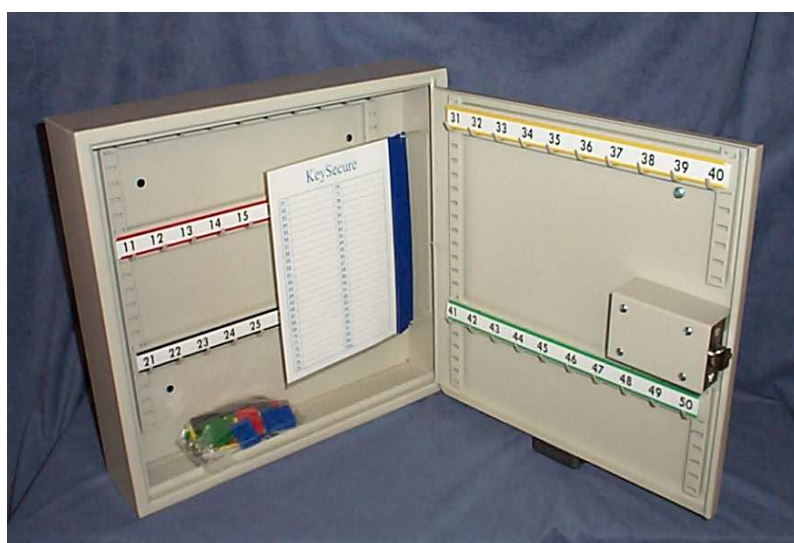

Product Data Sheet

Key Cabinets with Digital Locks

This range of Key Cabinets are supplied complete with a Borg 2000 Series Digital Door Lock with Latch Mechanism. (Please specify if you require a Brass Digital Lock – Satin Chrome are supplied as standard)

They are available in 30, 50, 100, 100 Deep, 150 and 200 key versions, and all are supplied with Key Index Card and Key Tags. The Key Hook Rails are moveable.

Model #	Key Cap.	H	W	D
NRKS30DIGI	30 Key	310	225	80mm
NRKS50DIGI	50 Key	350	380	80mm
NRKS100DIGI	100 Key	550	380	80mm
NRKS100DE/DIGI	100 Key	550	380	140mm
NRKS150DIGI	100 Key	550	380	140mm
NRKS200DIGI	200 Key	550	380	140mm