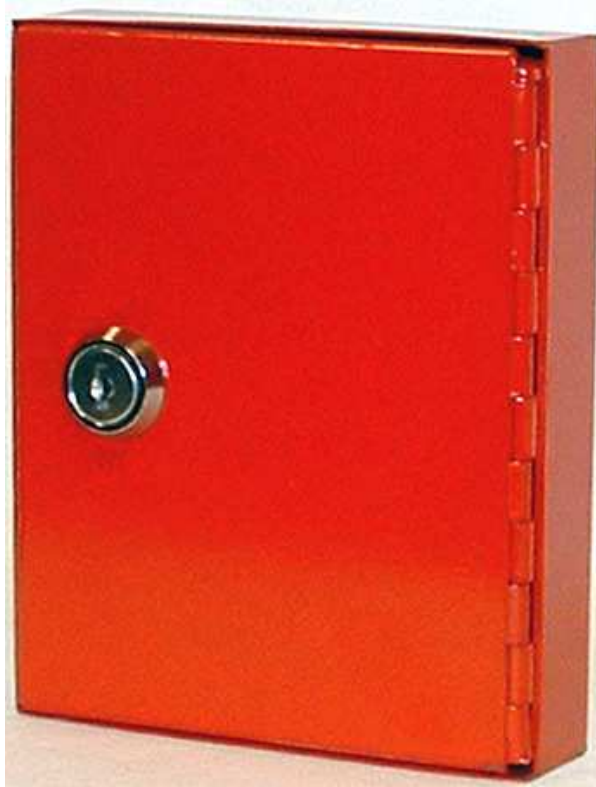

Product Data Sheet

KS1 - Emergency Key Cabinet

Emergency key security cabinet designed to hold 1 Key.
Designed to house a restricted key at locked doors in the case of an emergency.

- Dimensions – 150mm H x 225mm W x 30mm D
 - Designed to hold 1 key
 - Glass view for easy key identification
- Hammer & Chain to break glass an optional extra
 - Solid square cornered construction
 - Strong cylinder lock with 2 keys
 - Durable red powder coated finish
 - 1mm thick steel body & door
 - Only Available with Key Locking

www.nigelrosems.co.uk e-mail: info@nigelrosems.co.uk

Product Data Sheet

KS1SF - Emergency Key Cabinet

Emergency key security cabinet designed to hold 1 Key.
Designed to house a restricted key at locked doors in the case of an emergency.

- Dimensions – 150mm H x 225mm W x 30mm D
 - Designed to hold 1 key
 - Solid Fronted
- Solid square cornered construction
 - Strong cylinder lock with 2 keys
- Durable red powder coated finish
 - 1mm thick steel body & door
- Only Available with Key Locking

- Dimensions – 150mm H x 225mm W x 30mm D
 - Designed to hold 1 key
 - Glass view for easy key identification
- Hammer & Chain to break glass an optional extra
 - Solid square cornered construction
 - Facility to be closed by seal
 - Numbered Seals an optional extra
 - Durable red powder coated finish
 - 1mm thick steel body & door
 - Only Available with Key Locking