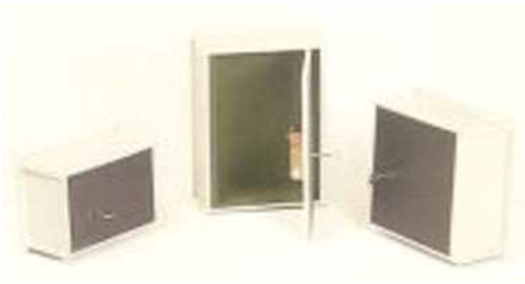

Product Data Sheet

Wall Safes

- Wall safe - PointSafe
- solid single-walled body
 - security safe lock
 - 2 keys

External H180 x W260 x D148
Internal H150 x W230 x D100

Model # NRBWPW 1S

Brick Wall Safes 1

H150mm x W260mm x D110mm.

The Brick series is an economical answer to securing small amounts of cash and valuables. Offering good security by means of a 7 lever antipick safe lock. (keyless combination offering 1 million differs is available as an alternative extra) with two keys as standard as well as a removable shelf.

Model # NRKS2BRICK

Brick Wall Safes 4

H150mm x W260mm x D110mm

The Brick series is an economical answer to securing small amounts of cash and valuables. Offering good security by means of a 7 lever antipick safe lock. (keyless combination offering 1 million differs is available as an alternative extra) with two keys as standard as well as a removable shelf.

Model # NRKS2ALMS

Brick Wall Safes 2

H225mm x W260mm x D110mm

The Brick series is an economical answer to securing small amounts of cash and valuables. Offering good security by means of a 7 lever antipick safe lock. (keyless combination offering 1 million differs is available as an alternative extra) with two keys as standard as well as a removable shelf.