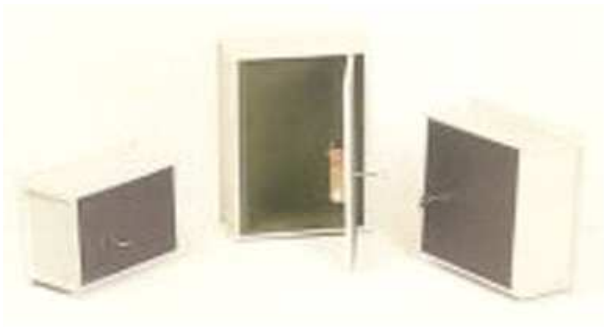

Model # NRKS2ALMS

Brick Wall Safes 2

H225mm x W260mm x D110mm

The Brick series is an economical answer to securing small amounts of cash and valuables. Offering good security by means of a 7 lever antipick safe lock. (keyless combination offering 1 million differs is available as an alternative extra) with two keys as standard as well as a removable shelf.

Product Data Sheet

Brick Wall Safes 5

H225mm x W260mm x D110mm

The Brick deries is an economical answer to securing small amounts of cash and valubles. Offering good security by means of a 7 lever antipick safe lock. (keyless combination offering 1 million differs is available as an alternative extra) with two keys as standard as well as a removable shelf.

Model # NRKS3ALMS

Brick Wall Safes 3

H335mm x W260mm x D110mm

The Brick deries is an economical answer to securing small amounts of cash and valubles. Offering good security by means of a 7 lever antipick safe lock. (keyless combination offering 1 million differs is available as an alternative extra) with two keys as standard as well as a removable shelf.