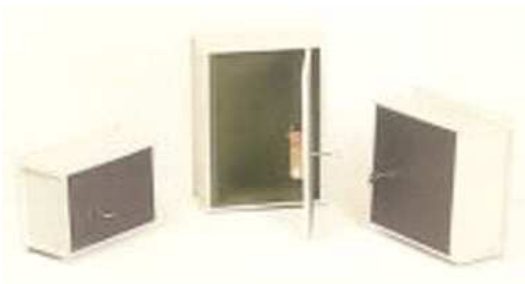

Product Data Sheet

Wall Safes

- Wall safe - PointSafe
- solid single-walled body
 - security safe lock
 - 2 keys

External H180 x W260 x D148
Internal H150 x W230 x D100

Model # NRBWPW 1S

Brick Wall Safes 1

H150mm x W260mm x D110mm.

The Brick series is an economical answer to securing small amounts of cash and valuables. Offering good security by means of a 7 lever antipick safe lock. (keyless combination offering 1 million differs is available as an alternative extra) with two keys as standard as well as a removable shelf.

Model # NRKS2BRICK

Brick Wall Safes 4

H150mm x W260mm x D110mm

The Brick series is an economical answer to securing small amounts of cash and valuables. Offering good security by means of a 7 lever antipick safe lock. (keyless combination offering 1 million differs is available as an alternative extra) with two keys as standard as well as a removable shelf.

Model # NRKS2ALMS

Brick Wall Safes 2

H225mm x W260mm x D110mm

The Brick series is an economical answer to securing small amounts of cash and valuables. Offering good security by means of a 7 lever antipick safe lock. (keyless combination offering 1 million differs is available as an alternative extra) with two keys as standard as well as a removable shelf.