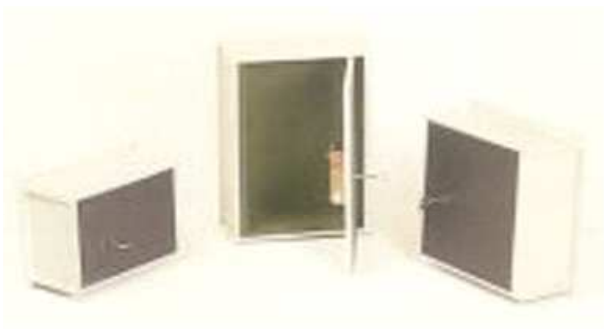

H150mm x W260mm x D110mm.

The Brick series is an economical answer to securing small amounts of cash and valuables. Offering good security by means of a 7 lever antipick safe lock. (keyless combination offering 1 million differs is available as an alternative extra) with two keys as standard as well as a removable shelf.

Model # NRKS2ALMS

Brick Wall Safes 2

H225mm x W260mm x D110mm

The Brick series is an economical answer to securing small amounts of cash and valuables. Offering good security by means of a 7 lever antipick safe lock. (keyless combination offering 1 million differs is available as an alternative extra) with two keys as standard as well as a removable shelf.

Product Data Sheet

Brick Wall Safes 5

H225mm x W260mm x D110mm

The Brick deries is an economical answer to securing small amounts of cash and valubles. Offering good security by means of a 7 lever antipick safe lock. (keyless combination offering 1 million differs is available as an alternative extra) with two keys as standard as well as a removable shelf.

Model # NRKS3ALMS

Brick Wall Safes 3

H335mm x W260mm x D110mm

The Brick deries is an economical answer to securing small amounts of cash and valubles. Offering good security by means of a 7 lever antipick safe lock. (keyless combination offering 1 million differs is available as an alternative extra) with two keys as standard as well as a removable shelf.